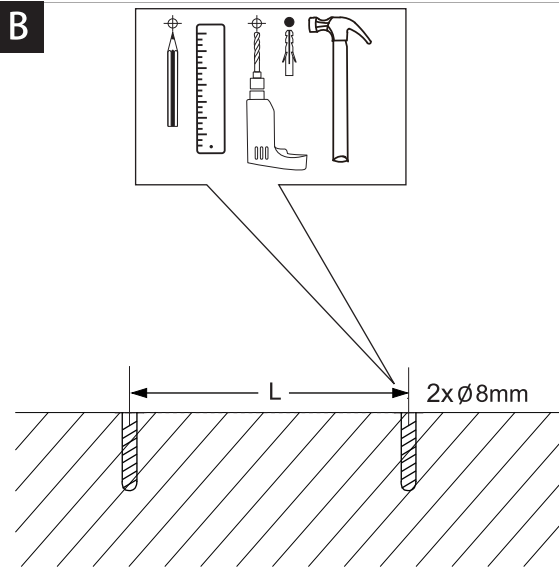

Instruction Plugge Outdoor

Art nr: 418-96

230V~, max.3680W

IP44   

(Not included)

A

B

C