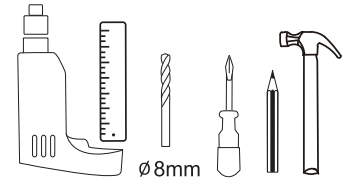

Instruction Plugge Outdoor

Art nr: 418-96

230V~, max.3680W

IP44   

(Not included)

A

B

C