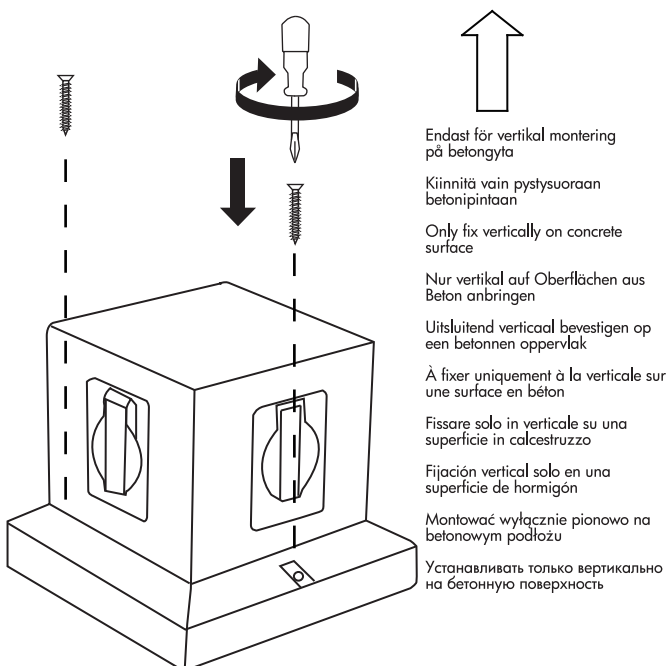

Instruction Plugge Outdoor

Art nr: 418-96

230V~, max.3680W

IP44   

(Not included)

A

B

C