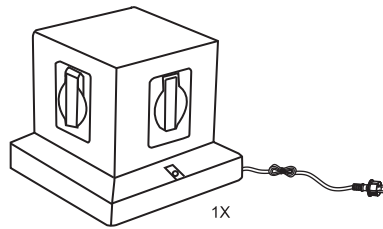

Instruction Plugge Outdoor

Art nr: 418-96

230V~, max.3680W

IP44   

(Not included)

A

B

C